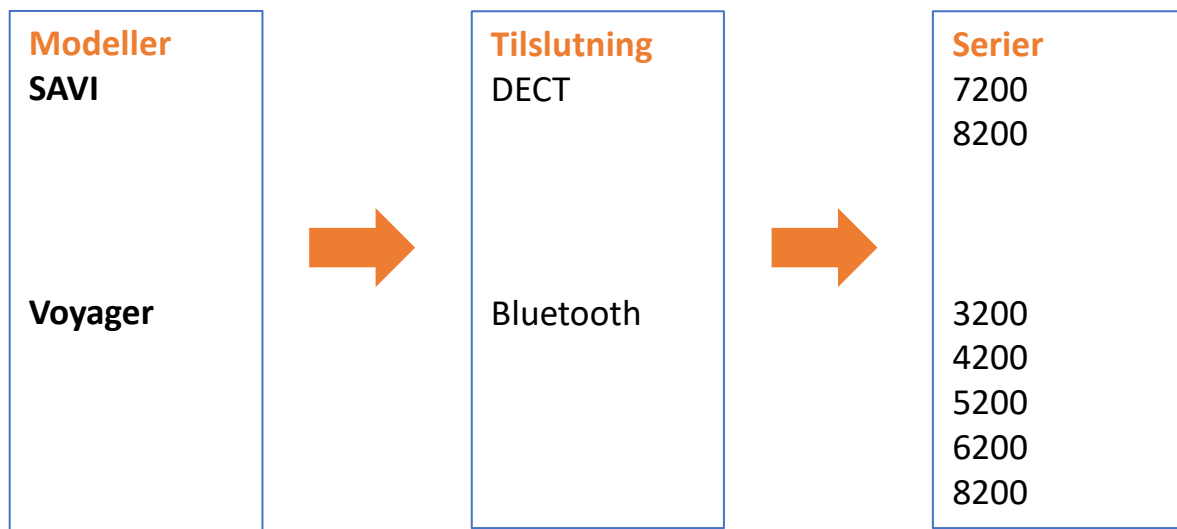

# Produktforståelse

Trådløse headsets

Naming system

Eksempel

Savi 8200 Series

*Wearing Style code*

- Over-the-head mono = 1x*
- Over-the-head Binaural/stereo = 2x*
- Alternative Wearing style = 3x*
- Convertible = 4x*